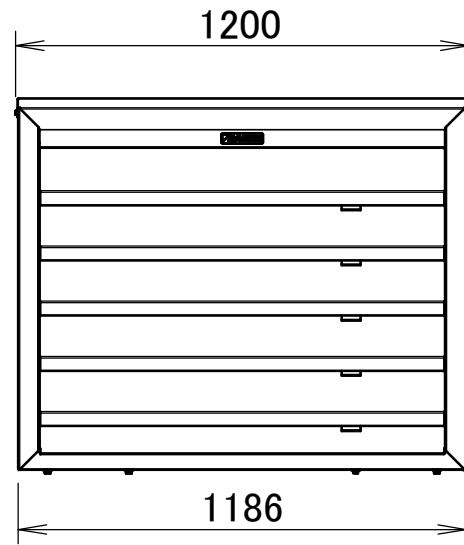

EKLN08A1

Minimum space for air passage
Wall height on air outlet side < 1200 mm