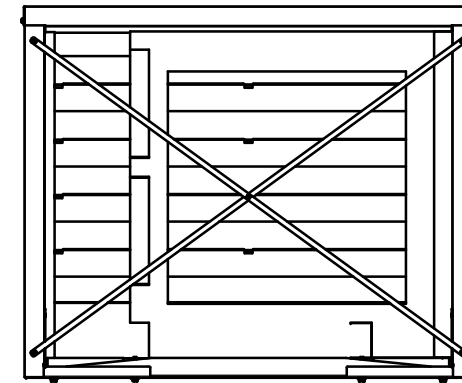

EKLN08A1

Minimum space for air passage
Wall height on air outlet side < 1200 mm