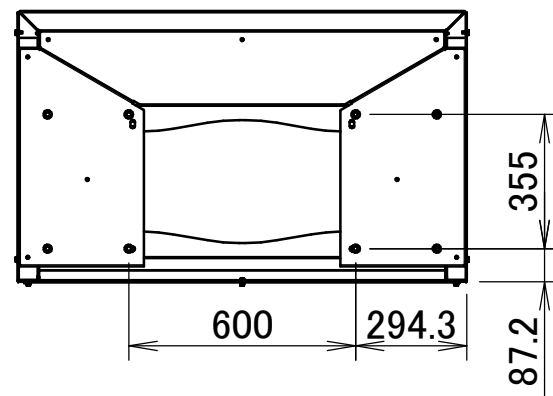

EKLN08A1

Minimum space for air passage
Wall height on air outlet side < 1200 mm