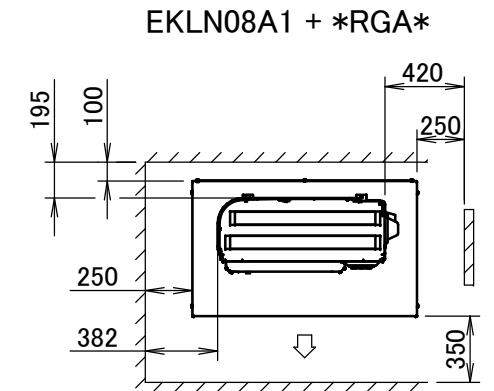

EKLN08A1

Minimum space for air passage
Wall height on air outlet side < 1200 mm