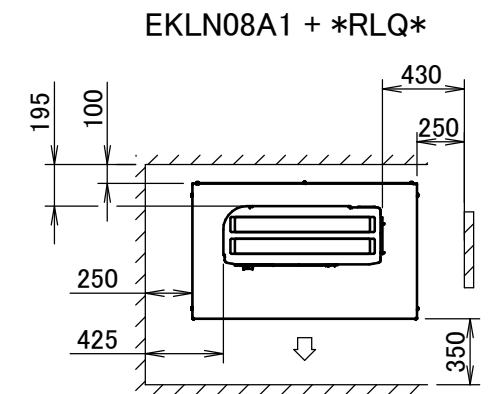

EKLN08A1

Minimum space for air passage
Wall height on air outlet side < 1200 mm