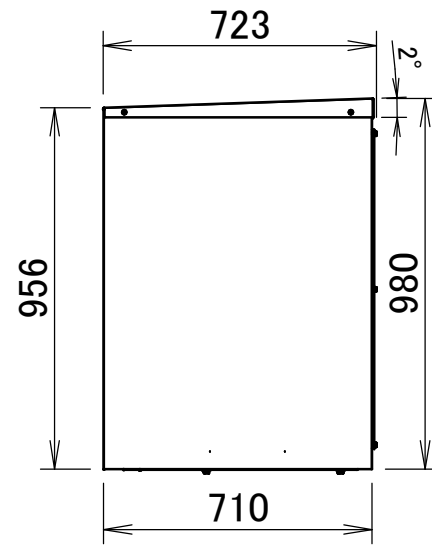

EKLN08A1

Minimum space for air passage
Wall height on air outlet side < 1200 mm