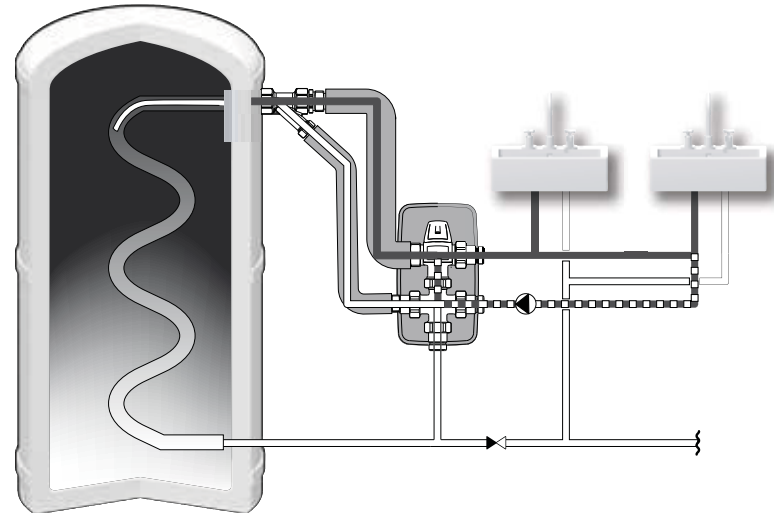

**SERIES VTR801  
Lanzenventil**

Mtrl.nr: 98140872 • Ritn.nr: 9248 utg. A • Rev. 1403

Series VTR801

CE  
Pressure Equipment Directive 97/23/EC

VTR801

VTR322

Piping Schematics are General Representations

**1****2****3****4****5****i**