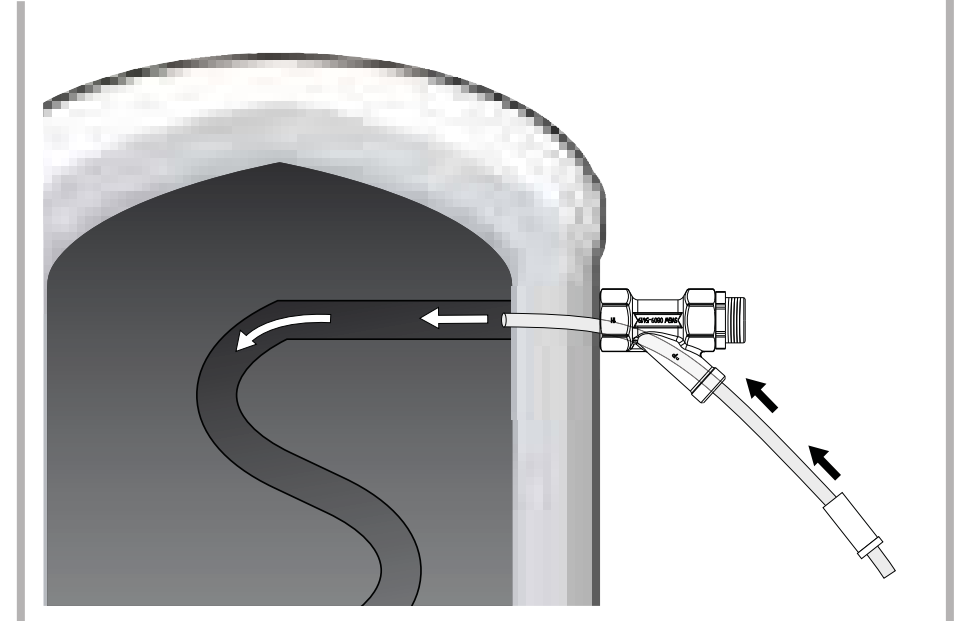

**SERIES VTR801  
Lanzenventil**

Mtrl.nr: 98140872 • Ritn.nr: 9248 utg. A • Rev. 1403

Series VTR801

CE  
Pressure Equipment Directive 97/23/EC

VTR801

VTR322

Piping Schematics are General Representations

**1****2****3****4****5****i**