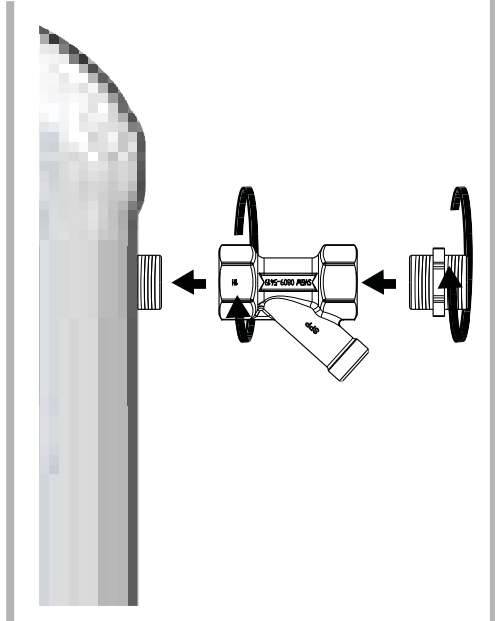

**SERIES VTR801  
Lanzenventil**

Mtrl.nr: 98140872 • Ritn.nr: 9248 utg. A • Rev. 1403

Series VTR801

CE  
Pressure Equipment Directive 97/23/EC

VTR801

VTR322

Piping Schematics are General Representations

**1****2****3****4****5****i**