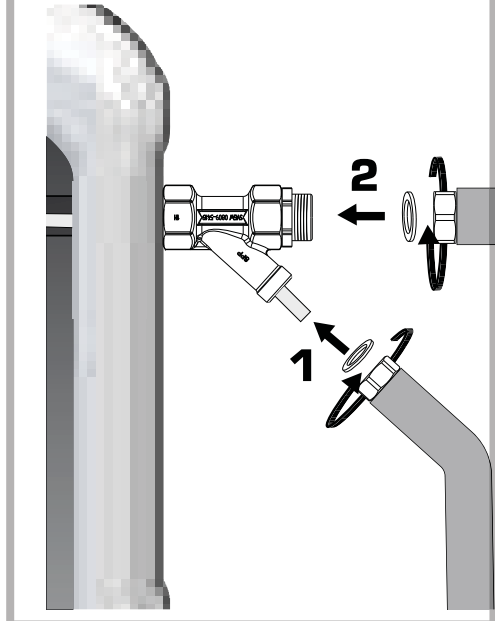

**SERIES VTR801  
Lanzenventil**

Mtrl.nr: 98140872 • Ritn.nr: 9248 utg. A • Rev. 1403

Series VTR801

CE  
Pressure Equipment Directive 97/23/EC

VTR801

VTR322

Piping Schematics are General Representations

**1****2****3****4****5****i**