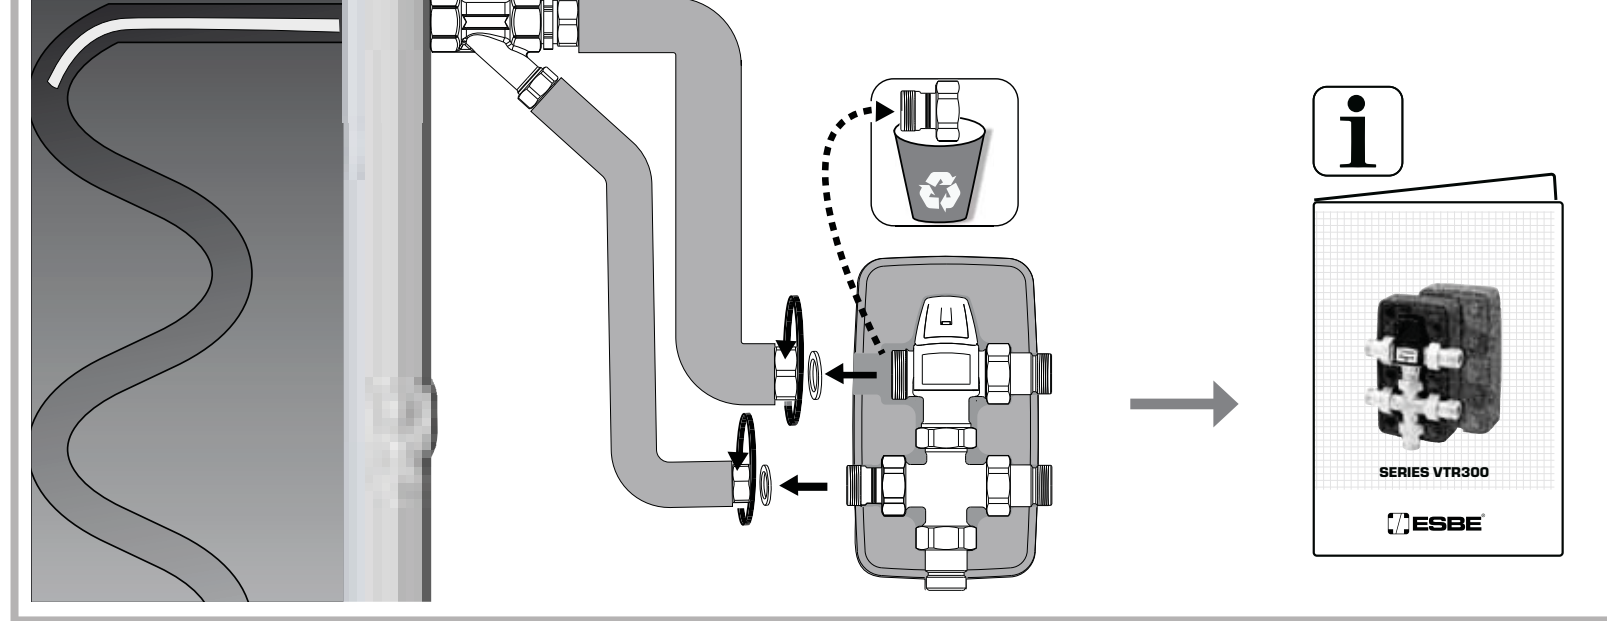

**SERIES VTR801  
Lanzenventil**

Mtrl.nr: 98140872 • Ritn.nr: 9248 utg. A • Rev. 1403

Series VTR801

CE  
Pressure Equipment Directive 97/23/EC

VTR801

VTR322

Piping Schematics are General Representations

**1****2****3****4****5****i**