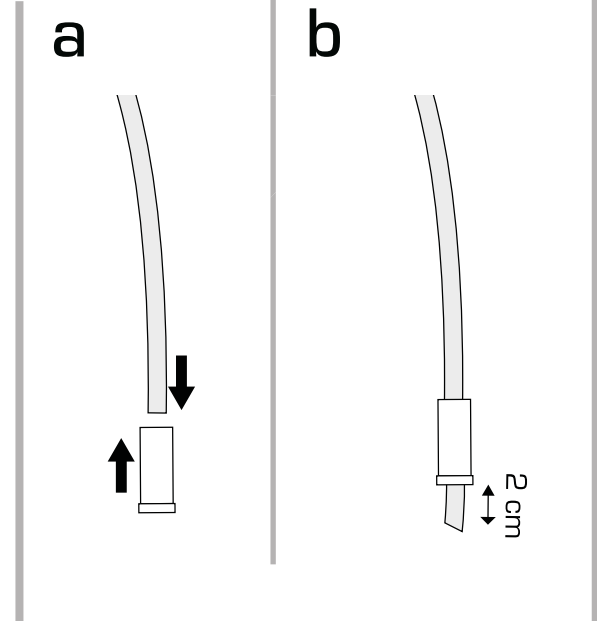

**SERIES VTR801  
Lanzenventil**

Mtrl.nr: 98140872 • Ritn.nr: 9248 utg. A • Rev. 1403

Series VTR801

CE  
Pressure Equipment Directive 97/23/EC

VTR801

VTR322

Piping Schematics are General Representations

**1****2****3****4****5****i**