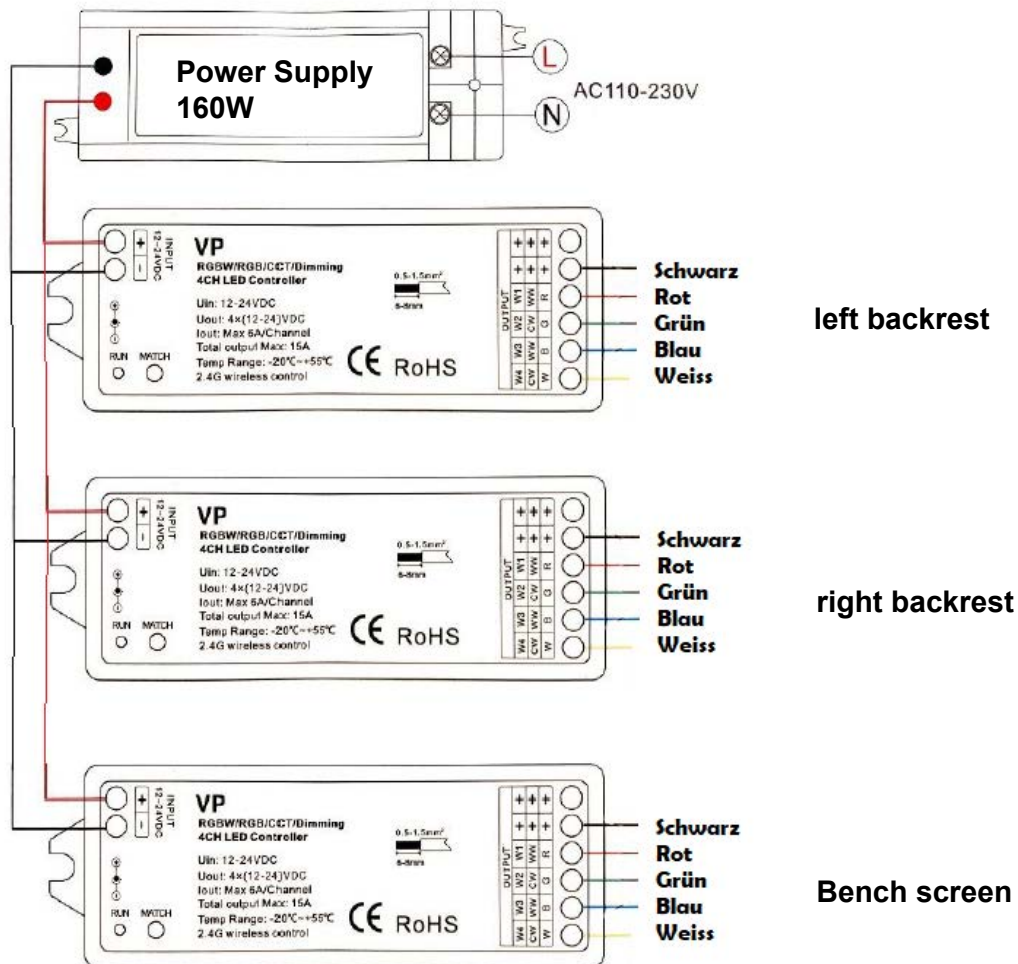

LED-Set Alaska View

1-053-361

Pcs	Description	Keyword	Art.-Nr.
3	LED Tube 1,8m	LED-TB-18	1-047-863
1	Power supply	LED-PWS-24-160	1-052-974
1	Remote unit with 4 zone	LR-4Z	1-052-087
3	Wireless driver	LC-CV-VP	1-051-767

Backrest

2x  1-047-863 / LED-TB-18 32,4W

Bench screen

1x  1-047-863 / LED-TB-18 32,4W

  DIVISION OF HARVIA GROUP	LED-Set Alaska View	LED-AL-V / 1-053-361	
	Alaska View 208x206x204 cm	Gez. Schachermair	Datum 17.07.2019
		Letzte Änderung	Datum 22.08.2022