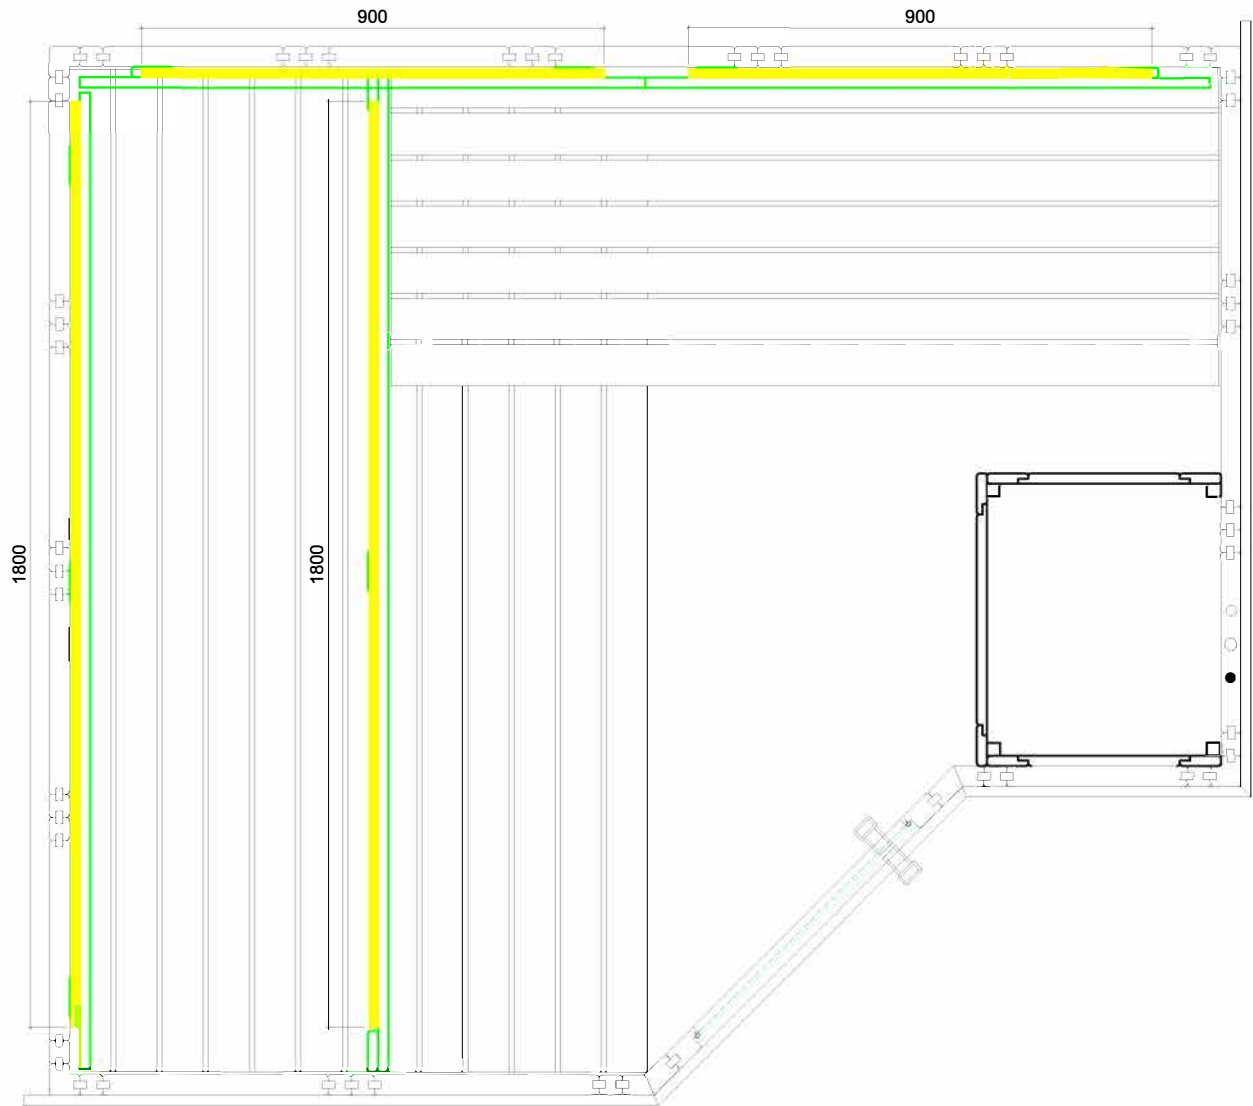

# LED-Set Polaris Large

1-053-364

Pcs	Description	Keyword	Art.-Nr.
2	LED Tube 1,8m	LED-TB-18	1-047-863
2	LED Tube 0,9m	LED-TB-09	1-047-861
1	Power supply	LED-PWS-24-160	1-052-974
1	Remote unit with 4 zone	LR-4Z	1-052-087
3	Wireless driver	LC-CV-VP	1-051-767

## Backrest

1x  1800  
 1x 1-047-863 / LED-TB-18 32,4W

2x  900  
 2x 1-047-861 / LED-TB-09 16,2W

## Bench screen

1x  1800  
 1x 1-047-863 / LED-TB-18 32,4W

 DIVISION OF HARVIA GROUP	LED-Set Polaris Large	LED -PO-L / 1-053-364	
	Polaris Large 234x206x204cm	Gez. Schachermair	Datum 17.07.2019
		Letzte Änderung	Datum 22.08.2022