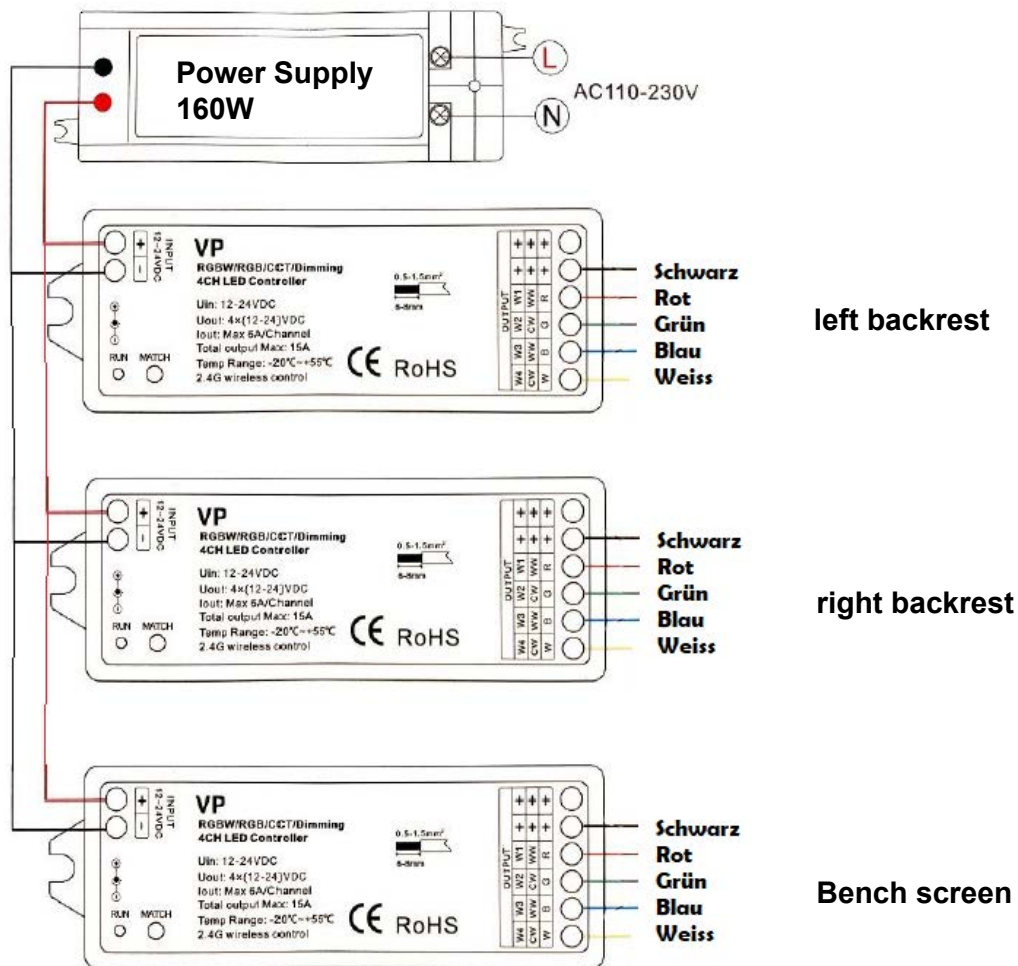

# LED-Set Polaris Large

1-053-364

Pcs	Description	Keyword	Art.-Nr.
2	LED Tube 1,8m	LED-TB-18	1-047-863
2	LED Tube 0,9m	LED-TB-09	1-047-861
1	Power supply	LED-PWS-24-160	1-052-974
1	Remote unit with 4 zone	LR-4Z	1-052-087
3	Wireless driver	LC-CV-VP	1-051-767

## Backrest

1x  1800  
 1x 1-047-863 / LED-TB-18 32,4W

2x  900  
 2x 1-047-861 / LED-TB-09 16,2W

## Bench screen

1x  1800  
 1x 1-047-863 / LED-TB-18 32,4W

 DIVISION OF HARVIA GROUP	LED-Set Polaris Large	LED -PO-L / 1-053-364	
	Polaris Large 234x206x204cm	Gez. Schachermair	Datum 17.07.2019
		Letzte Änderung	Datum 22.08.2022