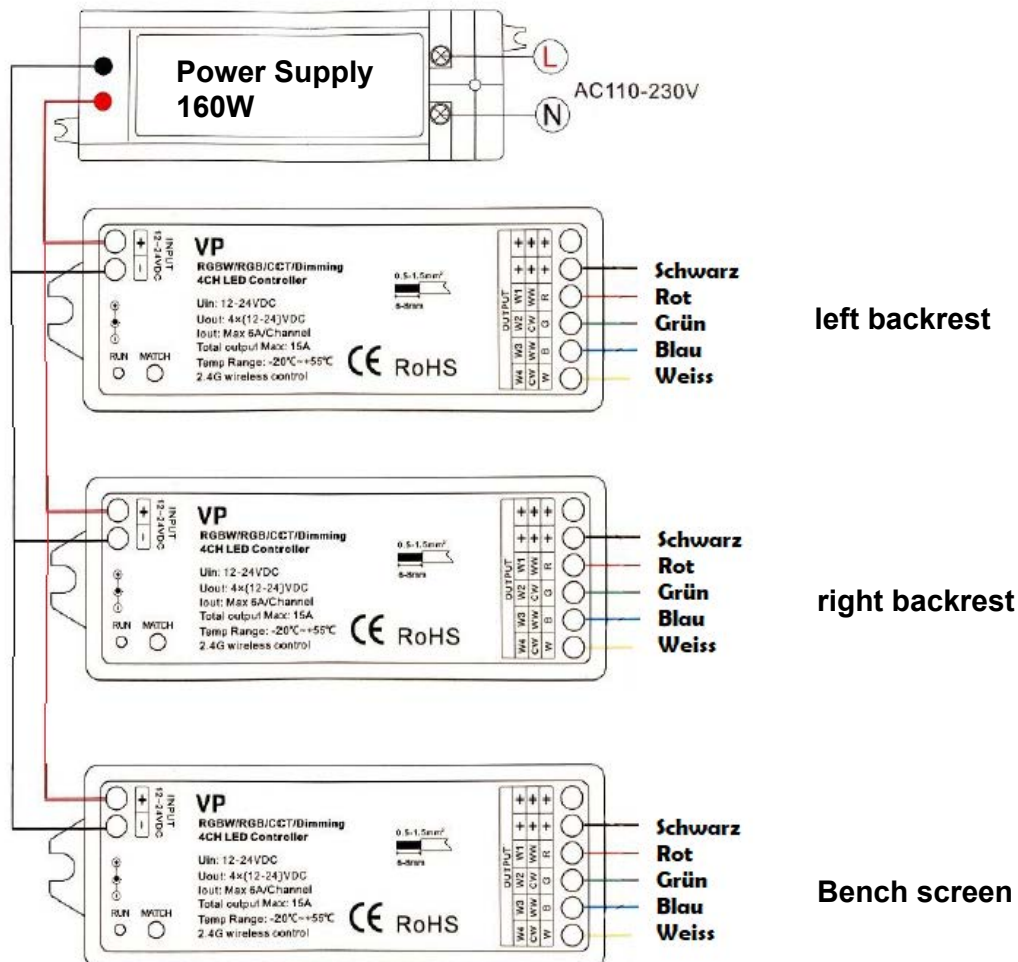

LED-Set Komfort Corner Large

1-053-365

Pcs	Description	Keyword	Art.-Nr.
2	LED Tube 1,8m	LED-TB-18	1-047-863
2	LED Tube 0,9m	LED-TB-09	1-047-861
1	Power supply	LED-PWS-24-160	1-052-974
1	Remote unit with 4 zone	LR-4Z	1-052-087
3	Wireless driver	LC-CV-VP	1-051-767

Backrest

1x  1-047-863 / LED-TB-18 32,4W

2x  1-047-861 / LED-TB-09 16,2W

Bench screen

1x  1-047-863 / LED-TB-18 32,4W

	LED-Set Komfort Corner Large		LED-KO-C-L / 1-053-365	
	Komfort Corner Large 234x206x204 cm			
		Gez. Schachermair	Datum 17.07.2019	
		Letzte Änderung	Datum 22.08.2022	