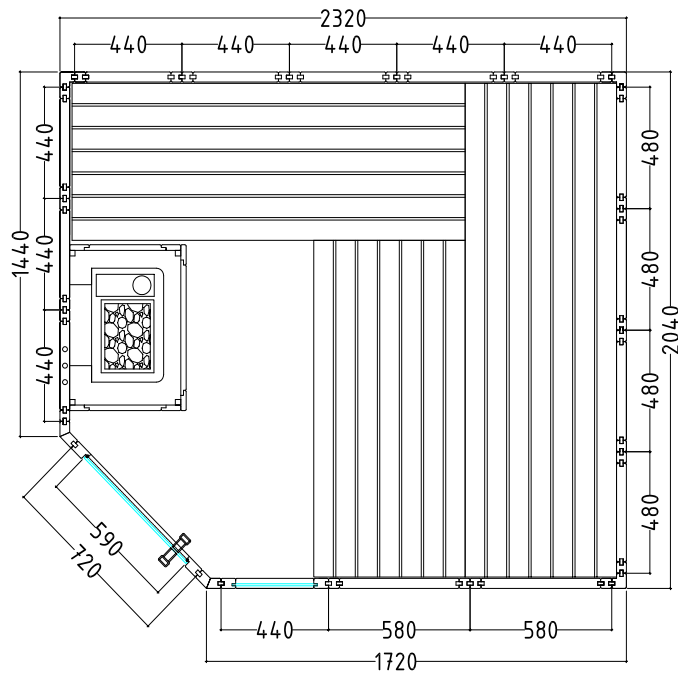

KOMFORT CORNER LARGE

Features

- Cabin made of solid spruce
- Solid roof element with roof rim
- "Prestige" interior made of lime wood
- 3 x 620 mm benches
- 2 headrests
- Ventilation slit
- Backrests
- Intermediate bench panel
- Heater protection grille (W 550 x D 455 x H 750 mm)
- Floor grid
- Lamp with protection without bulb
- Door made of single pane safety glass

Details

Art.-Nr.	1-030-275 KOMFORT-C-L
Dimensions [mm]	2340 x 2060 x 2040
Construction	Solide
Wall thickness [mm]	40
Type of wood outside	Spruce
Type of wood ininside	Spruce
Type of wood interior	Lime
Interior fittings	Prestige
Benches number (top / above)	2/1
Adjustable headboard on a bench	No
Door dimensions [mm]	590 x 1915 x 8
Door hinge left and right	Yes
Glass elements dimensions [mm]	346 x 1776 x 8
Infrared full spectrum heater [W]	No
Headrests number	2
Heater safety guard [mm]	530 x 455 x 750
Floor grid [mm]	700 x 530
Silicone cables for Saunaheater 5x2,5mm ²	3 m
Silicone cables for Saunalight 3x1,5mm ²	3 m
Persons	5
Volume [m ³]	8,6
recommended Heater power electro [kW]	7,5 - 9
Mirror structure	Yes

Accessoires

LED-Set
LED-KO-C-L

datasheet

KOMFORT CORNER LARGE

Floor plan

Structure left

Structure right

Installation plan accessories

Details

Art.-Nr.	1-030-275 KOMFORT-C-L
Abmessungen [mm]	2340 x 2060 x 2040
Bauweise	massiv
Wandstärke [mm]	40
Holzart außen	Fichte
Holzart innen	Fichte
Holzart Inneneinrichtung	Linde
Inneneinrichtung	Prestige
Bänke Anzahl (oben / unten)	2/1
Verstellbares Kopfteil bei einer Bank	Nein
Türe Abmessungen [mm]	590 x 1915 x 8
Türanschlag links und rechts	Ja
Glaselemente Abmessungen [mm]	346 x 1776 x 8
Infrarot-Vollspektrumstrahler [W]	Nein
Kopfstützen Anzahl	2
Ofenschutzgitter [mm]	530 x 455 x 750
Bodenrost [mm]	700 x 530
Silikonkabel für Saunaofen 5x2,5mm ²	3 m
Silikonkabel für Saunalicht 3x1,5mm ²	3 m
Personen	5
Volumen [m ³]	8,6
empf. Ofenleistung elektro [kW]	7,5 - 9
Spiegelverkehrter Aufbau	Ja