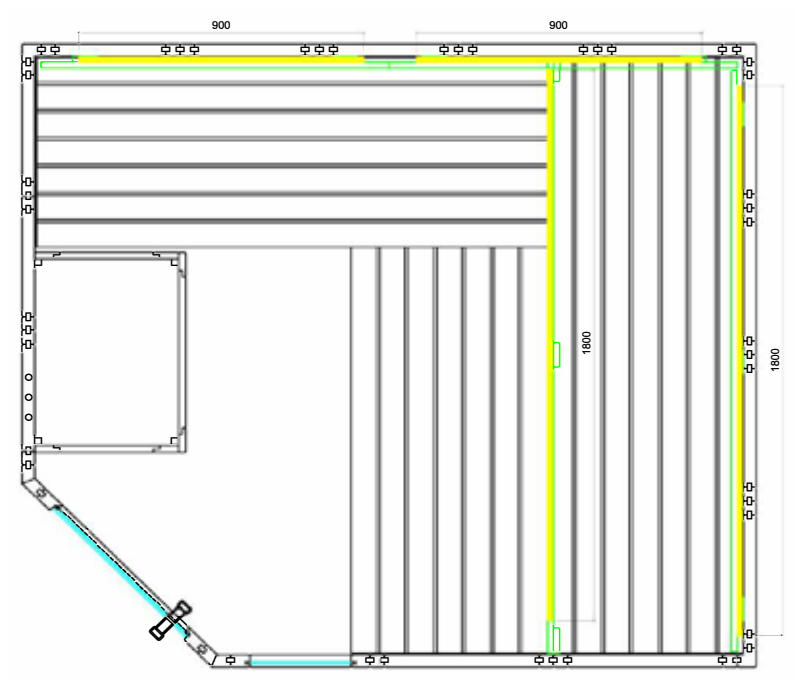

KOMFORT CORNER LARGE

Features

- Cabin made of solid spruce
- Solid roof element with roof rim
- "Prestige" interior made of lime wood
- 3 x 620 mm benches
- 2 headrests
- Ventilation slit
- Backrests
- Intermediate bench panel
- Heater protection grille (W 550 x D 455 x H 750 mm)
- Floor grid
- Lamp with protection without bulb
- Door made of single pane safety glass

Details

Art.-Nr.	1-030-275 KOMFORT-C-L
Dimensions [mm]	2340 x 2060 x 2040
Construction	Solide
Wall thickness [mm]	40
Type of wood outside	Spruce
Type of wood ininside	Spruce
Type of wood interior	Lime
Interior fittings	Prestige
Benches number (top / above)	2/1
Adjustable headboard on a bench	No
Door dimensions [mm]	590 x 1915 x 8
Door hinge left and right	Yes
Glass elements dimensions [mm]	346 x 1776 x 8
Infrared full spectrum heater [W]	No
Headrests number	2
Heater safety guard [mm]	530 x 455 x 750
Floor grid [mm]	700 x 530
Silicone cables for Saunaheater 5x2,5mm ²	3 m
Silicone cables for Saunalight 3x1,5mm ²	3 m
Persons	5
Volume [m ³]	8,6
recommended Heater power electro [kW]	7,5 - 9
Mirror structure	Yes

Accessoires

LED-Set
LED-KO-C-L

datasheet

KOMFORT CORNER LARGE

Floor plan

Structure left

Structure right

Installation plan accessories

Details

Art.-Nr.	1-030-275 KOMFORT-C-L
Abmessungen [mm]	2340 x 2060 x 2040
Bauweise	massiv
Wandstärke [mm]	40
Holzart außen	Fichte
Holzart innen	Fichte
Holzart Inneneinrichtung	Linde
Inneneinrichtung	Prestige
Bänke Anzahl (oben / unten)	2/1
Verstellbares Kopfteil bei einer Bank	Nein
Türe Abmessungen [mm]	590 x 1915 x 8
Türanschlag links und rechts	Ja
Glaselemente Abmessungen [mm]	346 x 1776 x 8
Infrarot-Vollspektrumstrahler [W]	Nein
Kopfstützen Anzahl	2
Ofenschutzgitter [mm]	530 x 455 x 750
Bodenrost [mm]	700 x 530
Silikonkabel für Saunaofen 5x2,5mm ²	3 m
Silikonkabel für Saunalicht 3x1,5mm ²	3 m
Personen	5
Volumen [m ³]	8,6
empf. Ofenleistung elektro [kW]	7,5 - 9
Spiegelverkehrter Aufbau	Ja