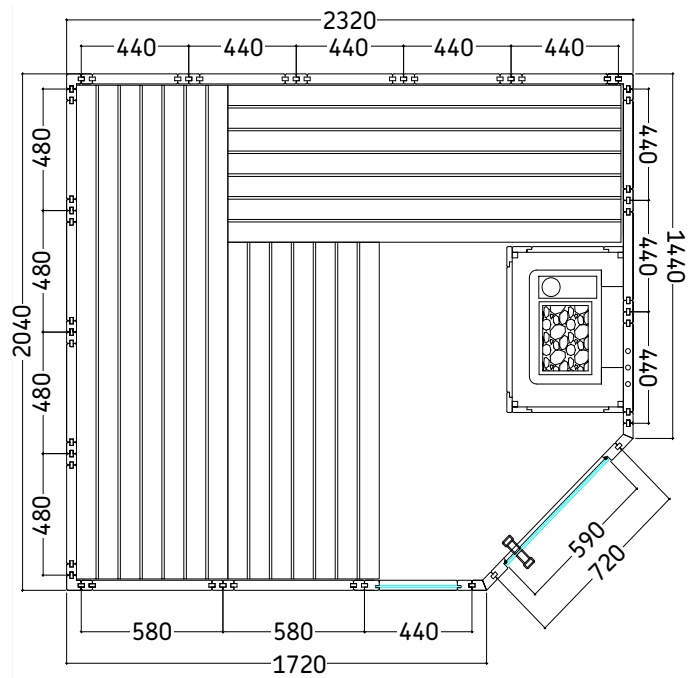

KOMFORT CORNER LARGE

Features

- Cabin made of solid spruce
- Solid roof element with roof rim
- "Prestige" interior made of lime wood
- 3 x 620 mm benches
- 2 headrests
- Ventilation slit
- Backrests
- Intermediate bench panel
- Heater protection grille (W 550 x D 455 x H 750 mm)
- Floor grid
- Lamp with protection without bulb
- Door made of single pane safety glass

Details

Art.-Nr.	1-030-275 KOMFORT-C-L
Dimensions [mm]	2340 x 2060 x 2040
Construction	Solide
Wall thickness [mm]	40
Type of wood outside	Spruce
Type of wood ininside	Spruce
Type of wood interior	Lime
Interior fittings	Prestige
Benches number (top / above)	2/1
Adjustable headboard on a bench	No
Door dimensions [mm]	590 x 1915 x 8
Door hinge left and right	Yes
Glass elements dimensions [mm]	346 x 1776 x 8
Infrared full spectrum heater [W]	No
Headrests number	2
Heater safety guard [mm]	530 x 455 x 750
Floor grid [mm]	700 x 530
Silicone cables for Saunaheater 5x2,5mm ²	3 m
Silicone cables for Saunalight 3x1,5mm ²	3 m
Persons	5
Volume [m ³]	8,6
recommended Heater power electro [kW]	7,5 - 9
Mirror structure	Yes

Accessoires

LED-Set
LED-KO-C-L

datasheet

KOMFORT CORNER LARGE

Floor plan

Structure left

Structure right

Installation plan accessories

Details

Art.-Nr.	1-030-275 KOMFORT-C-L
Abmessungen [mm]	2340 x 2060 x 2040
Bauweise	massiv
Wandstärke [mm]	40
Holzart außen	Fichte
Holzart innen	Fichte
Holzart Inneneinrichtung	Linde
Inneneinrichtung	Prestige
Bänke Anzahl (oben / unten)	2/1
Verstellbares Kopfteil bei einer Bank	Nein
Türe Abmessungen [mm]	590 x 1915 x 8
Türanschlag links und rechts	Ja
Glaselemente Abmessungen [mm]	346 x 1776 x 8
Infrarot-Vollspektrumstrahler [W]	Nein
Kopfstützen Anzahl	2
Ofenschutzgitter [mm]	530 x 455 x 750
Bodenrost [mm]	700 x 530
Silikonkabel für Saunaofen 5x2,5mm ²	3 m
Silikonkabel für Saunalicht 3x1,5mm ²	3 m
Personen	5
Volumen [m ³]	8,6
empf. Ofenleistung elektro [kW]	7,5 - 9
Spiegelverkehrter Aufbau	Ja