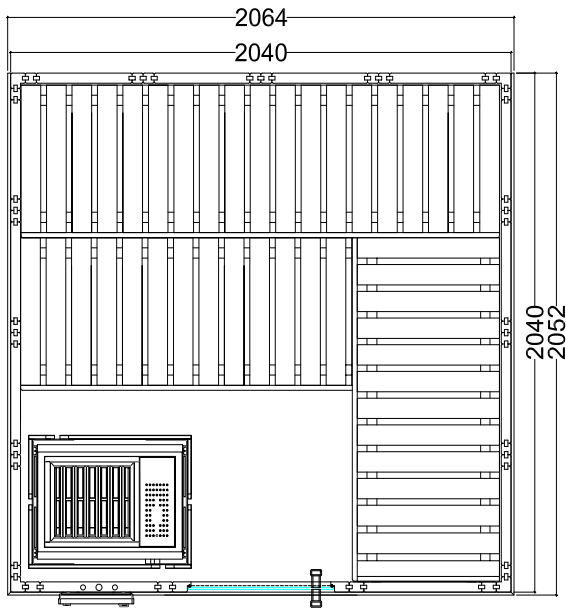

WELLFUN LARGE

Floor plan

Structure left