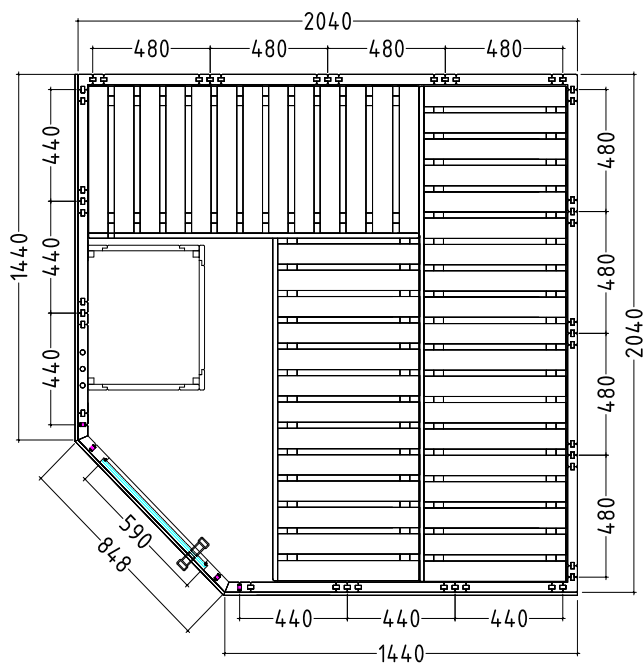

WELLFUN CORNER

Features

- Cabin made of solid spruce
- Solid roof element with roof rim
- "Wellfun" interior made of lime wood
- 3 x 600 mm benches
- 2 headrests
- Ventilation slit
- Backrests
- Intermediate bench panel
- Heater protection grille (W 530 x D 455 x H 750 mm)
- Floor grid
- Lamp with protection without bulb
- Door made of single pane safety glass

Details

Art.-Nr.	1-030-303 WELLFUN-C
Dimensions [mm]	2052 x 2052 x 2040
Construction	Solide
Wall thickness [mm]	40
Type of wood outside	Spruce
Type of wood ininside	Spruce
Type of wood interior	Lime
Interior fittings	Wellfun
Benches number (top / above)	2/1
Adjustable headboard on a bench	No
Door dimensions [mm]	590 x 1915 x 8
Door hinge left and right	Yes
Glass elements dimensions [mm]	-
Infrared full spectrum heater [W]	No
Headrests number	2
Heater safety guard [mm]	530 x 455 x 750
Floor grid [mm]	700 x 500
Silicone cables for Saunaheater 5x2,5mm ²	3 m
Silicone cables for Saunalight 3x1,5mm ²	3 m
Persons	5
Volume [m ³]	8,5
recommended Heater power electro [kW]	7,5 - 9
Mirror structure	Yes

Accessoires

LED-Set
LED-WE-C

datasheet

WELLFUN CORNER

Floor plan

Structure left

Structure right

Installation plan accessories

Details

Art.-Nr.	1-030-303 WELLFUN-C
Abmessungen [mm]	2052 x 2052 x 2040
Bauweise	massiv
Wandstärke [mm]	40
Holzart außen	Fichte
Holzart innen	Fichte
Holzart Inneneinrichtung	Linde
Inneneinrichtung	Wellfun
Bänke Anzahl (oben / unten)	2/1
Verstellbares Kopfteil bei einer Bank	Nein
Türe Abmessungen [mm]	590 x 1915 x 8
Türanschlag links und rechts	Ja
Glaselemente Abmessungen [mm]	-
Infrarot-Vollspektrumstrahler [W]	Nein
Kopfstützen Anzahl	2
Ofenschutzgitter [mm]	530 x 455 x 750
Bodenrost [mm]	700 x 500
Silikonkabel für Saunaofen 5x2,5mm ²	3 m
Silikonkabel für Saunalicht 3x1,5mm ²	3 m
Personen	5
Volumen [m ³]	8,5
empf. Ofenleistung elektro [kW]	7,5 - 9
Spiegelverkehrter Aufbau	Ja