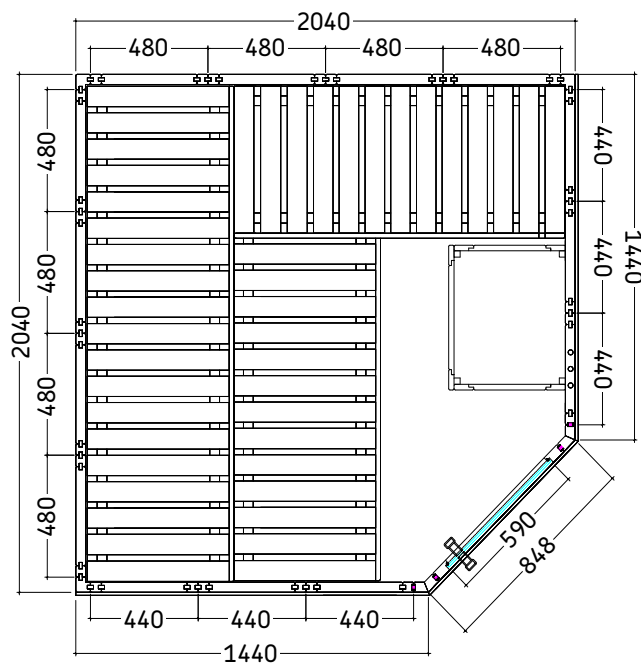

WELLFUN CORNER

Features

- Cabin made of solid spruce
- Solid roof element with roof rim
- "Wellfun" interior made of lime wood
- 3 x 600 mm benches
- 2 headrests
- Ventilation slit
- Backrests
- Intermediate bench panel
- Heater protection grille (W 530 x D 455 x H 750 mm)
- Floor grid
- Lamp with protection without bulb
- Door made of single pane safety glass

Details

Art.-Nr.	1-030-303 WELLFUN-C
Dimensions [mm]	2052 x 2052 x 2040
Construction	Solide
Wall thickness [mm]	40
Type of wood outside	Spruce
Type of wood ininside	Spruce
Type of wood interior	Lime
Interior fittings	Wellfun
Benches number (top / above)	2/1
Adjustable headboard on a bench	No
Door dimensions [mm]	590 x 1915 x 8
Door hinge left and right	Yes
Glass elements dimensions [mm]	-
Infrared full spectrum heater [W]	No
Headrests number	2
Heater safety guard [mm]	530 x 455 x 750
Floor grid [mm]	700 x 500
Silicone cables for Saunaheater 5x2,5mm ²	3 m
Silicone cables for Saunalight 3x1,5mm ²	3 m
Persons	5
Volume [m ³]	8,5
recommended Heater power electro [kW]	7,5 - 9
Mirror structure	Yes

Accessoires

LED-Set
LED-WE-C

datasheet

WELLFUN CORNER

Floor plan

Structure left

Structure right

Installation plan accessories

Details

Art.-Nr.	1-030-303 WELLFUN-C
Abmessungen [mm]	2052 x 2052 x 2040
Bauweise	massiv
Wandstärke [mm]	40
Holzart außen	Fichte
Holzart innen	Fichte
Holzart Inneneinrichtung	Linde
Inneneinrichtung	Wellfun
Bänke Anzahl (oben / unten)	2/1
Verstellbares Kopfteil bei einer Bank	Nein
Türe Abmessungen [mm]	590 x 1915 x 8
Türanschlag links und rechts	Ja
Glaselemente Abmessungen [mm]	-
Infrarot-Vollspektrumstrahler [W]	Nein
Kopfstützen Anzahl	2
Ofenschutzgitter [mm]	530 x 455 x 750
Bodenrost [mm]	700 x 500
Silikonkabel für Saunaofen 5x2,5mm ²	3 m
Silikonkabel für Saunalicht 3x1,5mm ²	3 m
Personen	5
Volumen [m ³]	8,5
empf. Ofenleistung elektro [kW]	7,5 - 9
Spiegelverkehrter Aufbau	Ja