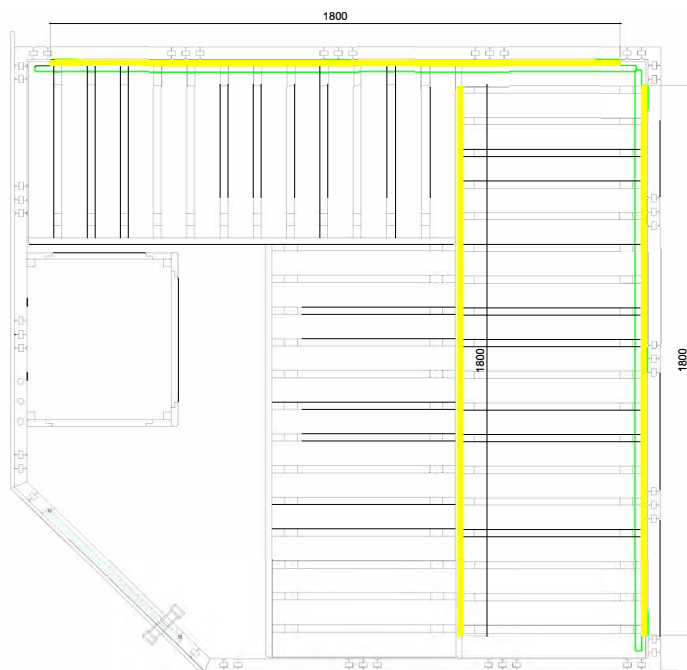

WELLFUN CORNER

Features

- Cabin made of solid spruce
- Solid roof element with roof rim
- "Wellfun" interior made of lime wood
- 3 x 600 mm benches
- 2 headrests
- Ventilation slit
- Backrests
- Intermediate bench panel
- Heater protection grille (W 530 x D 455 x H 750 mm)
- Floor grid
- Lamp with protection without bulb
- Door made of single pane safety glass

Details

Art.-Nr.	1-030-303 WELLFUN-C
Dimensions [mm]	2052 x 2052 x 2040
Construction	Solide
Wall thickness [mm]	40
Type of wood outside	Spruce
Type of wood ininside	Spruce
Type of wood interior	Lime
Interior fittings	Wellfun
Benches number (top / above)	2/1
Adjustable headboard on a bench	No
Door dimensions [mm]	590 x 1915 x 8
Door hinge left and right	Yes
Glass elements dimensions [mm]	-
Infrared full spectrum heater [W]	No
Headrests number	2
Heater safety guard [mm]	530 x 455 x 750
Floor grid [mm]	700 x 500
Silicone cables for Saunaheater 5x2,5mm ²	3 m
Silicone cables for Saunalight 3x1,5mm ²	3 m
Persons	5
Volume [m ³]	8,5
recommended Heater power electro [kW]	7,5 - 9
Mirror structure	Yes

Accessoires

LED-Set
LED-WE-C

datasheet

WELLFUN CORNER

Floor plan

Structure left

Structure right

Installation plan accessories

Details

Art.-Nr.	1-030-303 WELLFUN-C
Abmessungen [mm]	2052 x 2052 x 2040
Bauweise	massiv
Wandstärke [mm]	40
Holzart außen	Fichte
Holzart innen	Fichte
Holzart Inneneinrichtung	Linde
Inneneinrichtung	Wellfun
Bänke Anzahl (oben / unten)	2/1
Verstellbares Kopfteil bei einer Bank	Nein
Türe Abmessungen [mm]	590 x 1915 x 8
Türanschlag links und rechts	Ja
Glaselemente Abmessungen [mm]	-
Infrarot-Vollspektrumstrahler [W]	Nein
Kopfstützen Anzahl	2
Ofenschutzgitter [mm]	530 x 455 x 750
Bodenrost [mm]	700 x 500
Silikonkabel für Saunaofen 5x2,5mm ²	3 m
Silikonkabel für Saunalicht 3x1,5mm ²	3 m
Personen	5
Volumen [m ³]	8,5
empf. Ofenleistung elektro [kW]	7,5 - 9
Spiegelverkehrter Aufbau	Ja