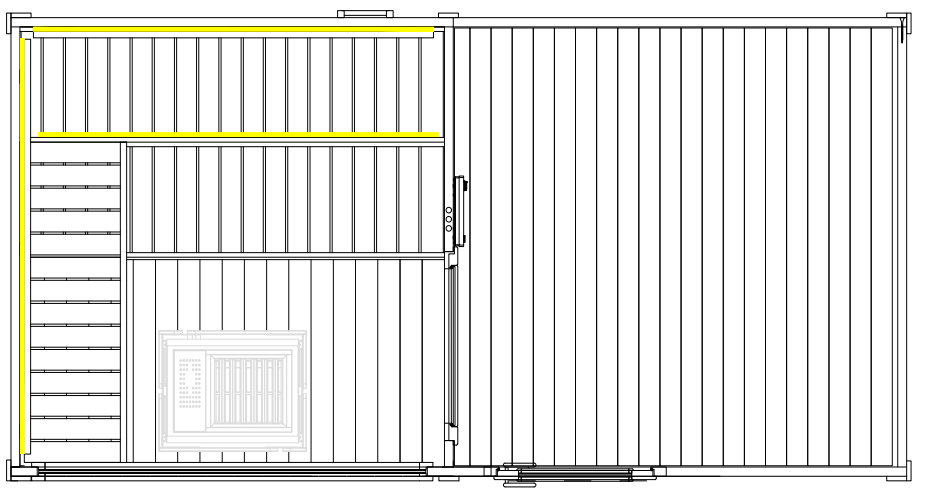

Installation plan accessories