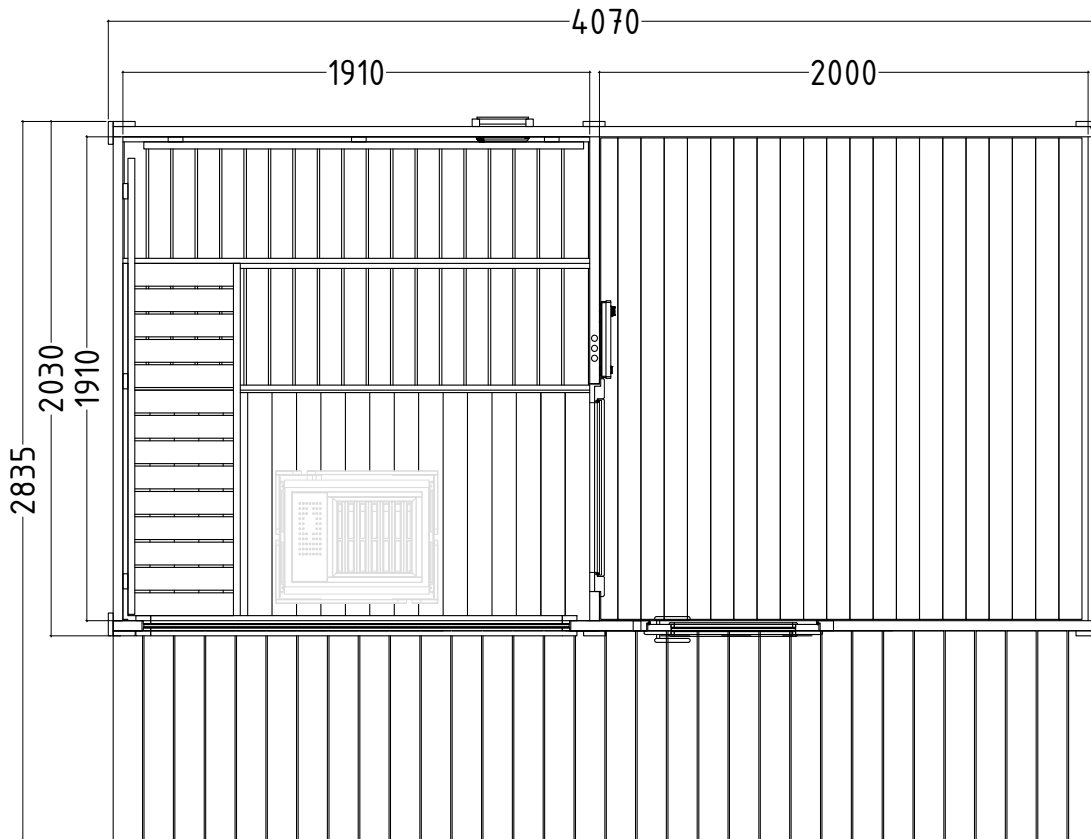

## Features

- With terrace and own lobby
- 40 mm solid spruce block planks with double groove
- 19 mm floor boards as base
- Impregnated base frame
- Roof overhang 300 mm at side and rear, 800 mm at front
- Outer lockable wooden door with isolated glass 16 mm
- Double-glazed fixed window
- Door from the lobby into the sauna made of single pane safety glass 8 mm
- Lime wood interior fittings
- 2 benches 620 mm wide

## Details

Art.-Nr.	<b>1-053-023</b> <b>SCALA-L</b>
Dimensions [mm]	3590 x 3130 x 2720
Construction	Solide
Wall thickness [mm]	40
Type of wood outside	Spruce
Type of wood ininside	Spruce
Type of wood interior	Lime
Interior fittings	Scala
Benches number (top / above)	2 / 1
Adjustable headboard on a bench	No
Door dimensions [mm]	706 x 1886 x 40
Door hinge left and right	No
Glass elements dimensions [mm]	1587 x 506 x 16
Infrared full spectrum heater [W]	No
Headrests number	2
Heater safety guard [mm]	620 x 780
Floor grid [mm]	-
Silicone cables for Saunaheater 5x2,5mm <sup>2</sup>	3 m
Silicone cables for saunalight 3x1,5mm <sup>2</sup>	3 m
Persons	up to 5
Volume sauna [m <sup>3</sup> ]	7,7
Recommended heater power electro [kW]	9 - 10,5
Mirrored assembly option	No

## Floor plan

## Details

<b>Art.-Nr.</b>	<b>1-053-023</b> <b>SCALA-L</b>
Abmessungen [mm]	3590 x 3130 x 2720
Bauweise	Massiv
Wandstärke [mm]	40
Holzart außen	Fichte
Holzart innen	Fichte
Holzart Inneneinrichtung	Linde
Inneneinrichtung	Scala
Bänke Anzahl (oben / unten)	2 / 1
Verstellbares Kopfteil bei einer Bank	Nein
Türe Abmessungen [mm]	706 x 1886 x 40
Türanschlag links und rechts	Nein
Glasfenster Abmessungen [mm]	1587 x 506 x 16
Infrarot-Vollspektrumstrahler [W]	Nein
Kopfstützen Anzahl	2
Ofenschutzgitter [mm]	620 x 780
Bodenrost [mm]	-
Silikonkabel für Saunaofen 5x2,5mm <sup>2</sup>	3 m
Silikonkabel für Saunalicht 3x1,5mm <sup>2</sup>	3 m
Personen	bis 5
Volumen Sauna [m <sup>3</sup> ]	7,7
empf. Ofenleistung elektro [kW]	9 - 10,5
Gespiegelter Aufbau	Nein