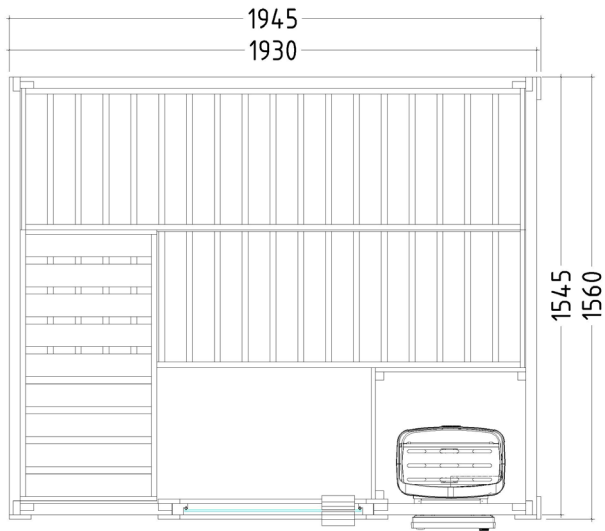

BASIC MEDIUM

Features

- Cabin made of solid spruce
- Roof element
- "Wellfun" interior made of lime wood
- 3 x 500 mm wide benches
- 1 headrest
- Ventilation slit
- Heater protection grille (W 550 x D 450 x H 730 mm)
- Lamp protection with lamp, no bulb
- Door made of single pane safety glass

Details

Art.-Nr.	1-030-305 BASIC-M
Dimensions [mm]	1945 x 1560 x 2040
Construction	Solide
Wall thickness [mm]	40
Type of wood outside	Spruce
Type of wood ininside	Spruce
Type of wood interior	Lime
Interior fittings	Wellfun
Benches number (top / above)	2/1
Adjustable headboard on a bench	No
Door dimensions [mm]	647 x 1695 x 8
Door hinge left and right	Yes
Glass elements dimensions [mm]	-
Infrared full spectrum heater [W]	No
Headrests number	1
Heater safety guard [mm]	550 x 450 x 730
Floor grid [mm]	-
Silicone cables for Saunaheater 5x2,5mm ²	3 m
Silicone cables for Saunalight 3x1,5mm ²	3 m
Persons	4
Volume [m ³]	6,1
recommended Heater power electro [kW]	6
Mirror structure	Yes

Accessoires

LED-Set
LED-BA-M

datasheet

BASIC MEDIUM

Floor plan

Structure left

Structure right

Installation plan accessories

Details

Art.-Nr.	1-030-305 BASIC-M
Abmessungen [mm]	1945 x 1560 x 2040
Bauweise	massiv
Wandstärke [mm]	40
Holzart außen	Fichte
Holzart innen	Fichte
Holzart Inneneinrichtung	Linde
Inneneinrichtung	Wellfun
Bänke Anzahl (oben / unten)	2/1
Verstellbares Kopfteil bei einer Bank	Nein
Türe Abmessungen [mm]	647 x 1695 x 8
Türanschlag links und rechts	Ja
Glaselemente Abmessungen [mm]	-
Infrarot-Vollspektrumstrahler [W]	Nein
Kopfstützen Anzahl	1
Ofenschutzgitter [mm]	550 x 450 x 730
Bodenrost [mm]	-
Silikonkabel für Saunaofen 5x2,5mm ²	3 m
Silikonkabel für Saunalicht 3x1,5mm ²	3 m
Personen	4
Volumen [m ³]	6,1
empf. Ofenleistung elektro [kW]	6
Spiegelverkehrter Aufbau	Ja