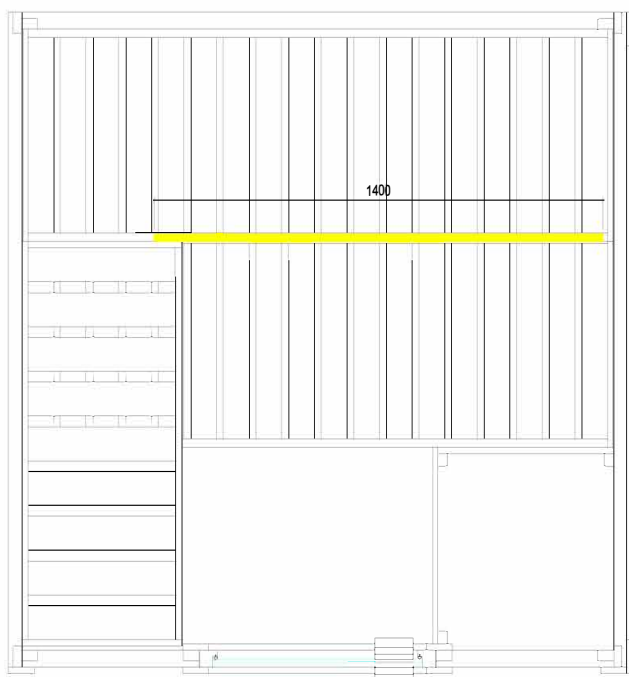

BASIC MEDIUM

Features

- Cabin made of solid spruce
- Roof element
- "Wellfun" interior made of lime wood
- 3 x 500 mm wide benches
- 1 headrest
- Ventilation slit
- Heater protection grille (W 550 x D 450 x H 730 mm)
- Lamp protection with lamp, no bulb
- Door made of single pane safety glass

Details

Art.-Nr.	1-030-305 BASIC-M
Dimensions [mm]	1945 x 1560 x 2040
Construction	Solide
Wall thickness [mm]	40
Type of wood outside	Spruce
Type of wood ininside	Spruce
Type of wood interior	Lime
Interior fittings	Wellfun
Benches number (top / above)	2/1
Adjustable headboard on a bench	No
Door dimensions [mm]	647 x 1695 x 8
Door hinge left and right	Yes
Glass elements dimensions [mm]	-
Infrared full spectrum heater [W]	No
Headrests number	1
Heater safety guard [mm]	550 x 450 x 730
Floor grid [mm]	-
Silicone cables for Saunaheater 5x2,5mm ²	3 m
Silicone cables for Saunalight 3x1,5mm ²	3 m
Persons	4
Volume [m ³]	6,1
recommended Heater power electro [kW]	6
Mirror structure	Yes

Accessoires

LED-Set
LED-BA-M

datasheet

BASIC MEDIUM

Floor plan

Structure left

Structure right

Installation plan accessories

Details

Art.-Nr.	1-030-305 BASIC-M
Abmessungen [mm]	1945 x 1560 x 2040
Bauweise	massiv
Wandstärke [mm]	40
Holzart außen	Fichte
Holzart innen	Fichte
Holzart Inneneinrichtung	Linde
Inneneinrichtung	Wellfun
Bänke Anzahl (oben / unten)	2/1
Verstellbares Kopfteil bei einer Bank	Nein
Türe Abmessungen [mm]	647 x 1695 x 8
Türanschlag links und rechts	Ja
Glaselemente Abmessungen [mm]	-
Infrarot-Vollspektrumstrahler [W]	Nein
Kopfstützen Anzahl	1
Ofenschutzgitter [mm]	550 x 450 x 730
Bodenrost [mm]	-
Silikonkabel für Saunaofen 5x2,5mm ²	3 m
Silikonkabel für Saunalicht 3x1,5mm ²	3 m
Personen	4
Volumen [m ³]	6,1
empf. Ofenleistung elektro [kW]	6
Spiegelverkehrter Aufbau	Ja