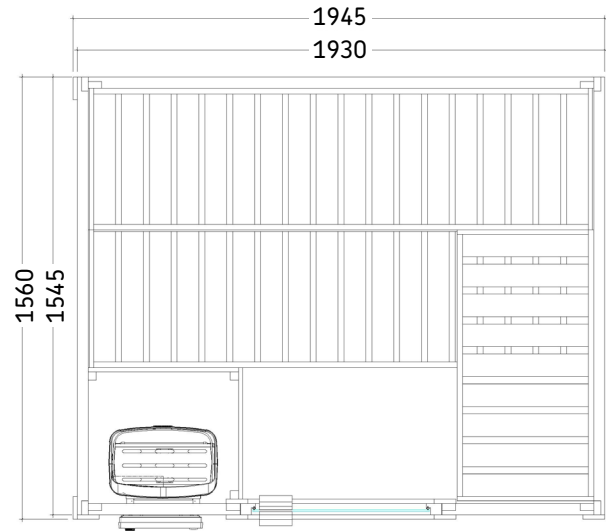

BASIC MEDIUM

Features

- Cabin made of solid spruce
- Roof element
- "Wellfun" interior made of lime wood
- 3 x 500 mm wide benches
- 1 headrest
- Ventilation slit
- Heater protection grille (W 550 x D 450 x H 730 mm)
- Lamp protection with lamp, no bulb
- Door made of single pane safety glass

Details

Art.-Nr.	1-030-305 BASIC-M
Dimensions [mm]	1945 x 1560 x 2040
Construction	Solide
Wall thickness [mm]	40
Type of wood outside	Spruce
Type of wood ininside	Spruce
Type of wood interior	Lime
Interior fittings	Wellfun
Benches number (top / above)	2/1
Adjustable headboard on a bench	No
Door dimensions [mm]	647 x 1695 x 8
Door hinge left and right	Yes
Glass elements dimensions [mm]	-
Infrared full spectrum heater [W]	No
Headrests number	1
Heater safety guard [mm]	550 x 450 x 730
Floor grid [mm]	-
Silicone cables for Saunaheater 5x2,5mm ²	3 m
Silicone cables for Saunalight 3x1,5mm ²	3 m
Persons	4
Volume [m ³]	6,1
recommended Heater power electro [kW]	6
Mirror structure	Yes

Accessoires

LED-Set
LED-BA-M

datasheet

BASIC MEDIUM

Floor plan

Structure left

Structure right

Installation plan accessories

Details

Art.-Nr.	1-030-305 BASIC-M
Abmessungen [mm]	1945 x 1560 x 2040
Bauweise	massiv
Wandstärke [mm]	40
Holzart außen	Fichte
Holzart innen	Fichte
Holzart Inneneinrichtung	Linde
Inneneinrichtung	Wellfun
Bänke Anzahl (oben / unten)	2/1
Verstellbares Kopfteil bei einer Bank	Nein
Türe Abmessungen [mm]	647 x 1695 x 8
Türanschlag links und rechts	Ja
Glaselemente Abmessungen [mm]	-
Infrarot-Vollspektrumstrahler [W]	Nein
Kopfstützen Anzahl	1
Ofenschutzgitter [mm]	550 x 450 x 730
Bodenrost [mm]	-
Silikonkabel für Saunaofen 5x2,5mm ²	3 m
Silikonkabel für Saunalicht 3x1,5mm ²	3 m
Personen	4
Volumen [m ³]	6,1
empf. Ofenleistung elektro [kW]	6
Spiegelverkehrter Aufbau	Ja