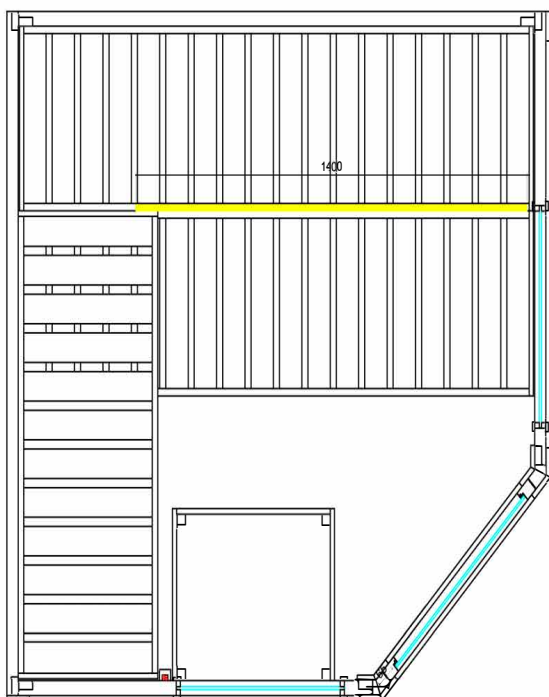

Installation plan accessories