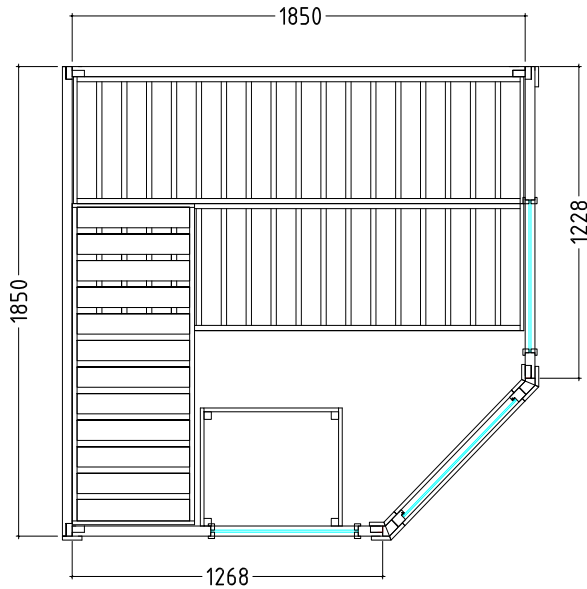

## Features

- Cabin made of solid spruce
- Roof element
- "Basic" interior made of spruce
- 3 x 500 mm wide benches
- 1 headrest
- Ventilation slit
- Heater protection grille (W 550 x D 450 x H 710 mm)
- Lamp protection with lamp, no bulb
- Door made of single pane safety glass

## Details

<b>Art.-Nr.</b>	<b>1-048-896</b> <b>BASIC-C</b>
Dimensions [mm]	1950 x 1870 x 2040
Construction	Solide
Wall thickness [mm]	40
Type of wood outside	Spruce
Type of wood ininside	Spruce
Type of wood interior	Spruce
Interior fittings	Basic
Benches number (top / above)	2/1
Adjustable headboard on a bench	No
Door dimensions [mm]	647 x 1695 x 8
Door hinge left and right	Yes
Glass elements dimensions [mm]	-
Infrared full spectrum heater [W]	No
Headrests number	1
Heater safety guard [mm]	550 x 450 x 710
Floor grid [mm]	-
Silicone cables for Saunaheater 5x2,5mm <sup>2</sup>	3 m
Silicone cables for Saunalight 3x1,5mm <sup>2</sup>	3 m
Persons	5
Volume [m <sup>3</sup> ]	7,4
recommended Heater power electro [kW]	7,5 - 9
Mirror structure	No

# BASIC CORNER

## Floor plan