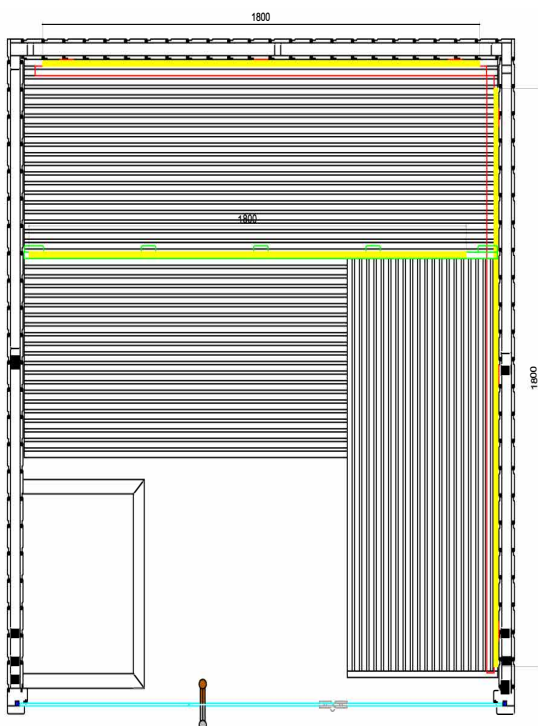

Installation plan accessories