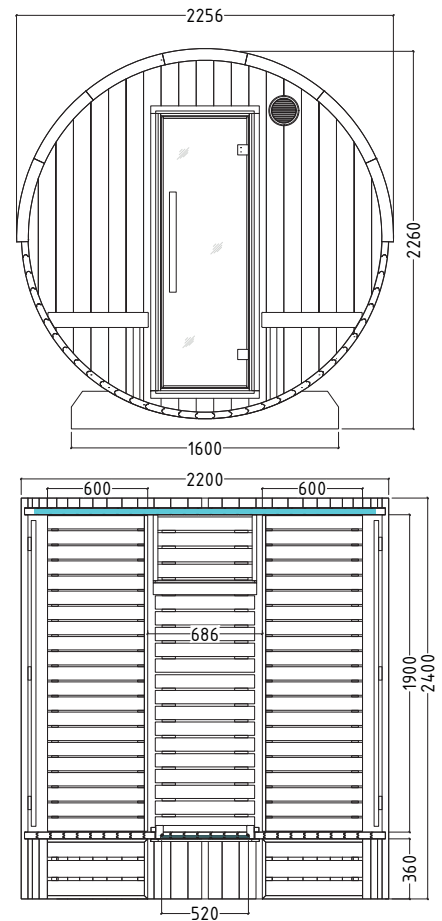

KASKI

Floor plan

Kaski 240

Installation plan opt. accessories