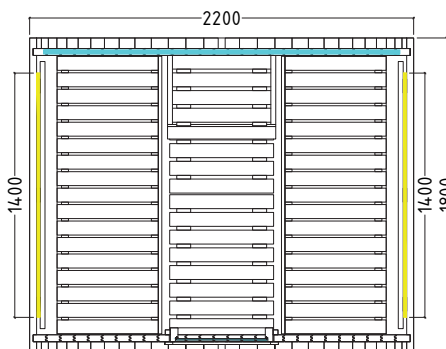

Installation plan opt. accessories

Kaski 180