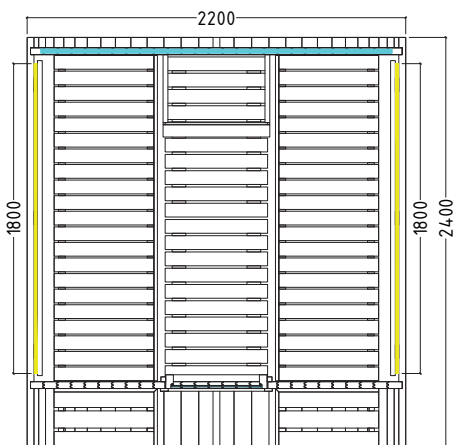

KASKI

Floor plan

Installation plan opt. accessories

Kaski 240