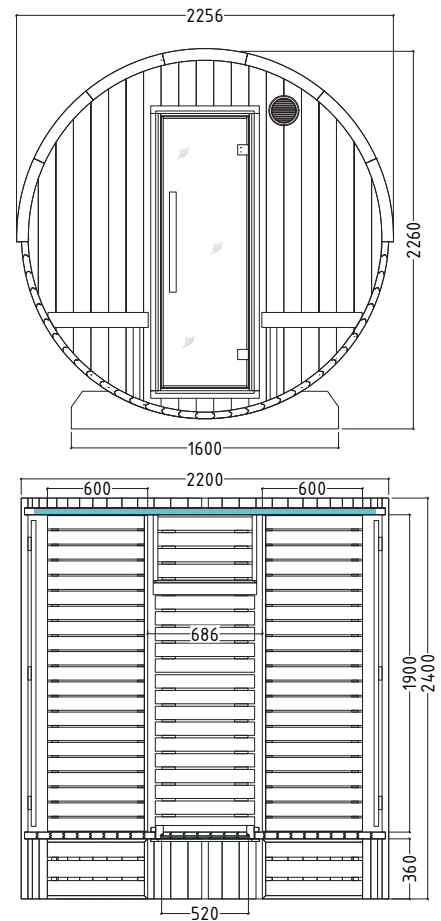

KASKI

Grundriss

Kaski 240

Installationsplan opt. Zubehör