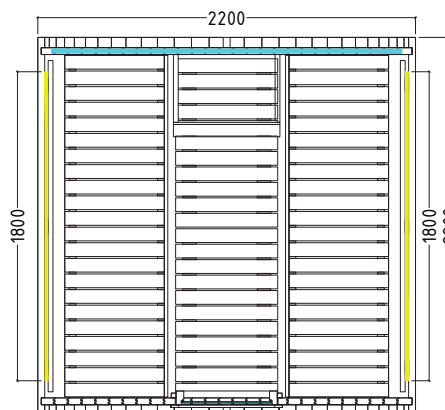

KASKI

Grundriss

Installationsplan opt. Zubehör

Kaski 220