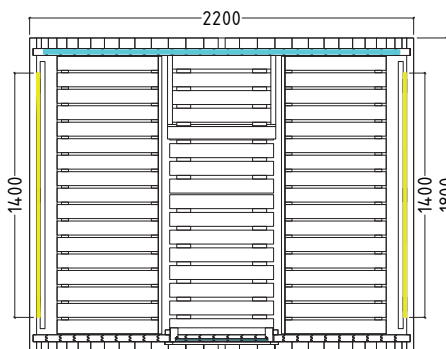

Installationsplan opt. Zubehör

Kaski 180