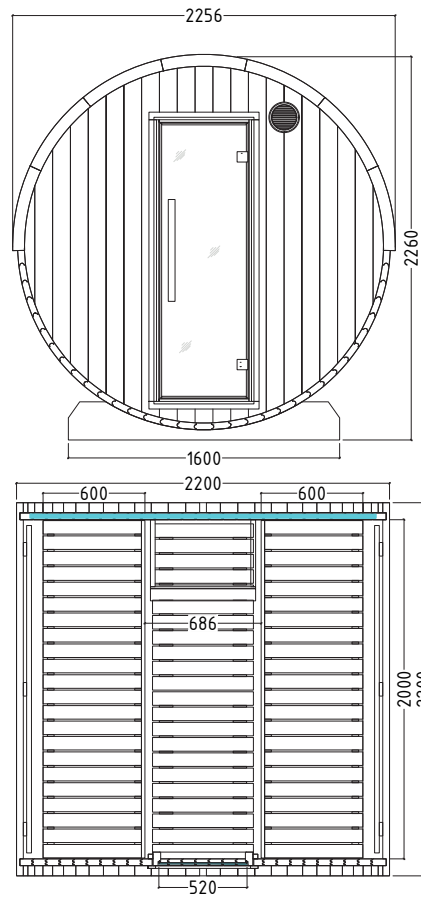

KASKI

Floor plan

Kaski 220

Installation plan opt. accessories