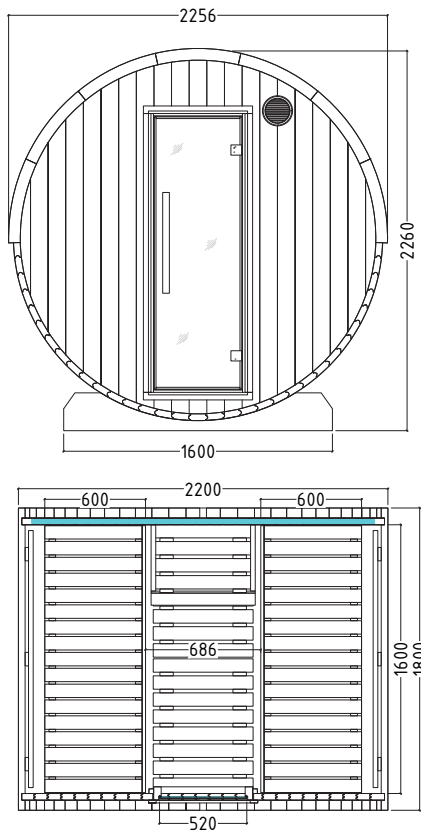

KASKI

Floor plan

Kaski 180