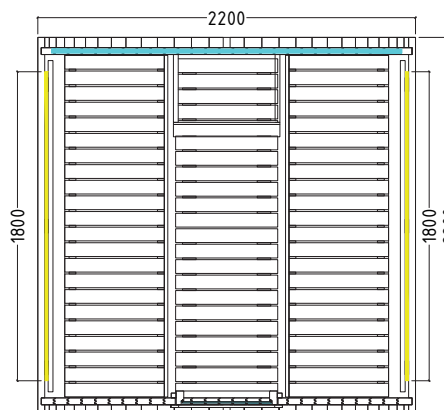

KASKI

Floor plan

Installation plan opt. accessories

Kaski 220