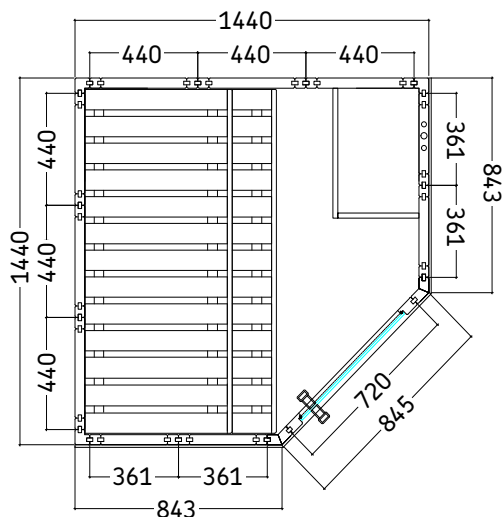

WELLFUN MINI

Features

- Cabin made of solid spruce
- Solid roof element with roof rim
- "Wellfun" interior made of lime wood
- 2 benches (1 x 600 mm and 1 x 310 mm)
- 1 headrest
- Ventilation slit
- Backrests
- Intermediate bench panel
- Heater protection grille (W 490 x D 350 x H 80 mm)
- Floor grid
- Lamp with protection without bulb
- Door made of single pane safety glass

Details

Art.-Nr.	1-030-304 WELLFUN-MN
Dimensions [mm]	1450 x 1450 x 2040
Construction	Solide
Wall thickness [mm]	40
Type of wood outside	Spruce
Type of wood ininside	Spruce
Type of wood interior	Lime
Interior fittings	Wellfun
Benches number (top / above)	1/1
Adjustable headboard on a bench	No
Door dimensions [mm]	590 x 1915 x 8
Door hinge left and right	Yes
Glass elements dimensions [mm]	-
Infrared full spectrum heater [W]	No
Headrests number	1
Heater safety guard [mm]	490 x 350 x 80
Floor grid [mm]	700 x 500
Silicone cables for Saunaheater 5x2,5mm ²	3 m
Silicone cables for Saunalight 3x1,5mm ²	3 m
Persons	3
Volume [m ³]	4,2
recommended Heater power electro [kW]	3,6
Mirror structure	Yes

Accessoires

LED-Set
LED-WE-M

datasheet

WELLFUN MINI

Floor plan

Structure left

Structure right

Installation plan accessories

Details

Art.-Nr.	1-030-304 WELLFUN-MN
Abmessungen [mm]	1450 x 1450 x 2040
Bauweise	massiv
Wandstärke [mm]	40
Holzart außen	Fichte
Holzart innen	Fichte
Holzart Inneneinrichtung	Linde
Inneneinrichtung	Wellfun
Bänke Anzahl (oben / unten)	1/1
Verstellbares Kopfteil bei einer Bank	Nein
Türe Abmessungen [mm]	590 x 1915 x 8
Türanschlag links und rechts	Ja
Glaselemente Abmessungen [mm]	-
Infrarot-Vollspektrumstrahler [W]	Nein
Kopfstützen Anzahl	1
Ofenschutzgitter [mm]	490 x 350 x 80
Bodenrost [mm]	700 x 500
Silikonkabel für Saunaofen 5x2,5mm ²	3 m
Silikonkabel für Saunalicht 3x1,5mm ²	3 m
Personen	3
Volumen [m ³]	4,2
empf. Ofenleistung elektro [kW]	3,6
Spiegelverkehrter Aufbau	Ja