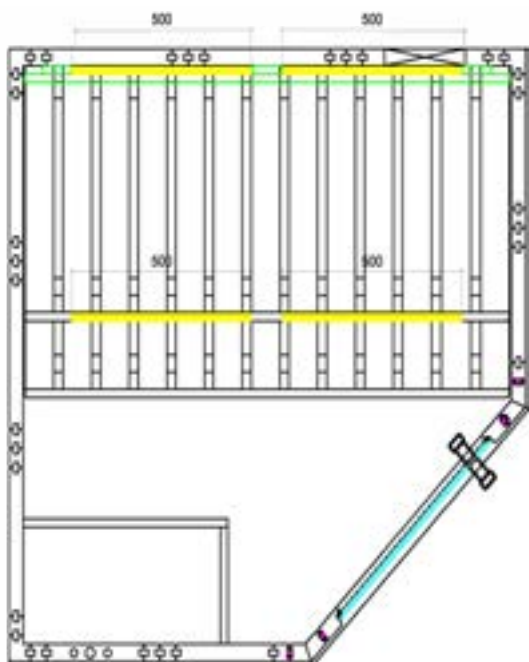

WELLFUN MINI

Features

- Cabin made of solid spruce
- Solid roof element with roof rim
- "Wellfun" interior made of lime wood
- 2 benches (1 x 600 mm and 1 x 310 mm)
- 1 headrest
- Ventilation slit
- Backrests
- Intermediate bench panel
- Heater protection grille (W 490 x D 350 x H 80 mm)
- Floor grid
- Lamp with protection without bulb
- Door made of single pane safety glass

Details

Art.-Nr.	1-030-304 WELLFUN-MN
Dimensions [mm]	1450 x 1450 x 2040
Construction	Solide
Wall thickness [mm]	40
Type of wood outside	Spruce
Type of wood ininside	Spruce
Type of wood interior	Lime
Interior fittings	Wellfun
Benches number (top / above)	1/1
Adjustable headboard on a bench	No
Door dimensions [mm]	590 x 1915 x 8
Door hinge left and right	Yes
Glass elements dimensions [mm]	-
Infrared full spectrum heater [W]	No
Headrests number	1
Heater safety guard [mm]	490 x 350 x 80
Floor grid [mm]	700 x 500
Silicone cables for Saunaheater 5x2,5mm ²	3 m
Silicone cables for Saunalight 3x1,5mm ²	3 m
Persons	3
Volume [m ³]	4,2
recommended Heater power electro [kW]	3,6
Mirror structure	Yes

Accessoires

LED-Set
LED-WE-M

datasheet

WELLFUN MINI

Floor plan

Structure left

Structure right

Installation plan accessories

Details

Art.-Nr.	1-030-304 WELLFUN-MN
Abmessungen [mm]	1450 x 1450 x 2040
Bauweise	massiv
Wandstärke [mm]	40
Holzart außen	Fichte
Holzart innen	Fichte
Holzart Inneneinrichtung	Linde
Inneneinrichtung	Wellfun
Bänke Anzahl (oben / unten)	1/1
Verstellbares Kopfteil bei einer Bank	Nein
Türe Abmessungen [mm]	590 x 1915 x 8
Türanschlag links und rechts	Ja
Glaselemente Abmessungen [mm]	-
Infrarot-Vollspektrumstrahler [W]	Nein
Kopfstützen Anzahl	1
Ofenschutzgitter [mm]	490 x 350 x 80
Bodenrost [mm]	700 x 500
Silikonkabel für Saunaofen 5x2,5mm ²	3 m
Silikonkabel für Saunalicht 3x1,5mm ²	3 m
Personen	3
Volumen [m ³]	4,2
empf. Ofenleistung elektro [kW]	3,6
Spiegelverkehrter Aufbau	Ja