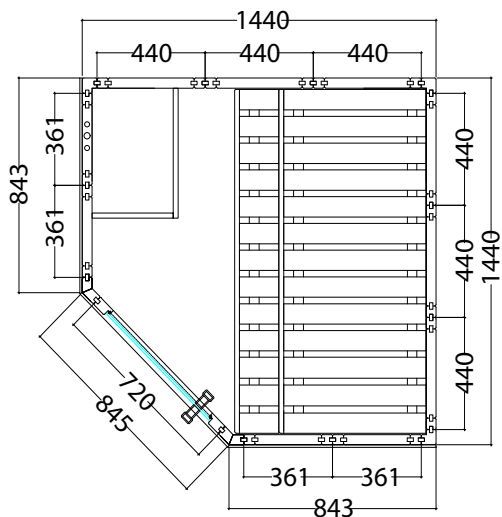

WELLFUN MINI

Features

- Cabin made of solid spruce
- Solid roof element with roof rim
- "Wellfun" interior made of lime wood
- 2 benches (1 x 600 mm and 1 x 310 mm)
- 1 headrest
- Ventilation slit
- Backrests
- Intermediate bench panel
- Heater protection grille (W 490 x D 350 x H 80 mm)
- Floor grid
- Lamp with protection without bulb
- Door made of single pane safety glass

Details

Art.-Nr.	1-030-304 WELLFUN-MN
Dimensions [mm]	1450 x 1450 x 2040
Construction	Solide
Wall thickness [mm]	40
Type of wood outside	Spruce
Type of wood ininside	Spruce
Type of wood interior	Lime
Interior fittings	Wellfun
Benches number (top / above)	1/1
Adjustable headboard on a bench	No
Door dimensions [mm]	590 x 1915 x 8
Door hinge left and right	Yes
Glass elements dimensions [mm]	-
Infrared full spectrum heater [W]	No
Headrests number	1
Heater safety guard [mm]	490 x 350 x 80
Floor grid [mm]	700 x 500
Silicone cables for Saunaheater 5x2,5mm ²	3 m
Silicone cables for Saunalight 3x1,5mm ²	3 m
Persons	3
Volume [m ³]	4,2
recommended Heater power electro [kW]	3,6
Mirror structure	Yes

Accessoires

LED-Set
LED-WE-M

datasheet

WELLFUN MINI

Floor plan

Structure left

Structure right

Installation plan accessories

Details

Art.-Nr.	1-030-304 WELLFUN-MN
Abmessungen [mm]	1450 x 1450 x 2040
Bauweise	massiv
Wandstärke [mm]	40
Holzart außen	Fichte
Holzart innen	Fichte
Holzart Inneneinrichtung	Linde
Inneneinrichtung	Wellfun
Bänke Anzahl (oben / unten)	1/1
Verstellbares Kopfteil bei einer Bank	Nein
Türe Abmessungen [mm]	590 x 1915 x 8
Türanschlag links und rechts	Ja
Glaselemente Abmessungen [mm]	-
Infrarot-Vollspektrumstrahler [W]	Nein
Kopfstützen Anzahl	1
Ofenschutzgitter [mm]	490 x 350 x 80
Bodenrost [mm]	700 x 500
Silikonkabel für Saunaofen 5x2,5mm ²	3 m
Silikonkabel für Saunalicht 3x1,5mm ²	3 m
Personen	3
Volumen [m ³]	4,2
empf. Ofenleistung elektro [kW]	3,6
Spiegelverkehrter Aufbau	Ja