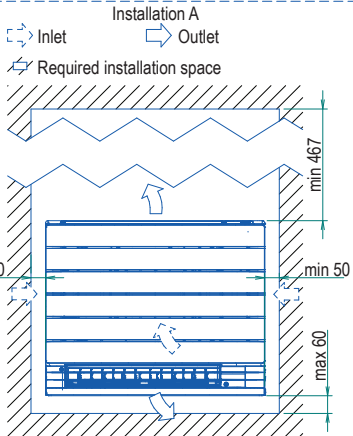

FVXM-A9 CVXM-A9

NOTES

- The → mark shows the piping direction.

Operation lamp
Indoor unit On/OFF switch
Indication lamps
Signal receiver
~400 Dimensions of fully opened front panel