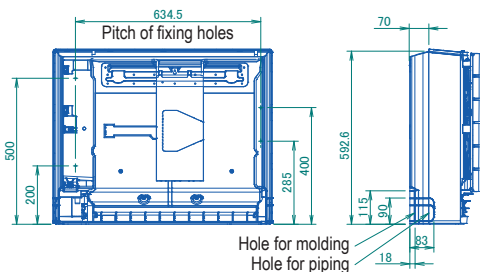

FVXM-A9 CVXM-A9

NOTES

- The → mark shows the piping direction.

Operation lamp
Indoor unit On/OFF switch
Indication lamps
Signal receiver
~400 Dimensions of fully opened front panel