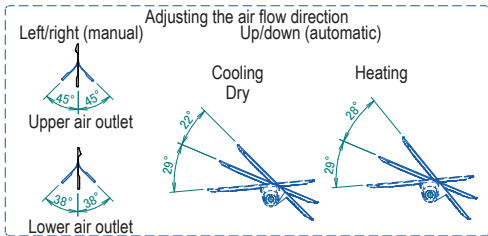

FVXM-A9 CVXM-A9

NOTES

- The → mark shows the piping direction.

Operation lamp
Indoor unit On/OFF switch
Indication lamps
Signal receiver
~400 Dimensions of fully opened front panel