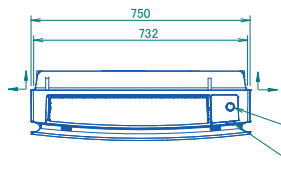

FVXM-A9 CVXM-A9

NOTES

- The → mark shows the piping direction.

Operation lamp
Indoor unit On/OFF switch
Indication lamps
Signal receiver
~400 Dimensions of fully opened front panel